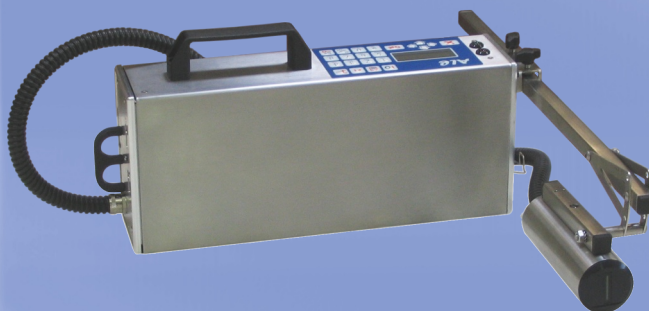

Z-series

THE VERSATILE PRINTING SOLUTION PRINTS WITH OIL OR SOLVENT-BASED INKS

- Up to 34mm print band
- Up to 360 dpi resolution (180 dpi native)
- Up to 40m/min print speed at 180dpi
- USB connectivity (optional RS-232, Ethernet and WiFi)
- Unicode character fonts up to 18mm, worldwide languages (European, Cyrillic, Arabic, Asian...)
- Standard and 2-D barcodes (EAN128, ITF, Datamatrix, QR Code...)
- Can be programmed through a simple keyboard or a remote PC running CodeX

TOTALLY AUTONOMOUS WHEN STAND ALONE

- Robust and compact printer
- Continuous or on-demand printing
- Easy electronic priming, large ink supply
- Shift coding and Real-time clock
- Time and Date functions (expiry date...)
- Ideal for high quality real time printing
- Print fixed data (graphics, text...)
- Print variable data (batch numbers, dates, counters, barcodes...)
- Print addresses from database