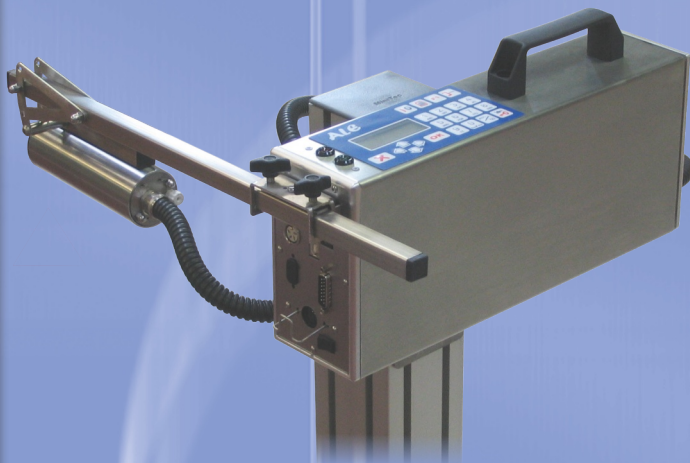

Z-series

THE VERSATILE PRINTING SOLUTION PRINTS WITH OIL OR SOLVENT-BASED INKS

- Up to 34mm print band
- Up to 360 dpi resolution (180 dpi native)
- Up to 40m/min print speed at 180dpi
- USB connectivity (optional RS-232, Ethernet and WiFi)
- Unicode character fonts up to 18mm, worldwide languages (European, Cyrillic, Arabic, Asian...)
- Standard and 2-D barcodes (EAN128, ITF, Datamatrix, QR Code...)
- Can be programmed through a simple keyboard or a remote PC running CodeX

TOTALLY AUTONOMOUS WHEN STAND ALONE

- Robust and compact printer
- Continuous or on-demand printing
- Easy electronic priming, large ink supply
- Shift coding and Real-time clock
- Time and Date functions (expiry date...)
- Ideal for high quality real time printing
- Print fixed data (graphics, text...)
- Print variable data (batch numbers, dates, counters, barcodes...)
- Print addresses from database